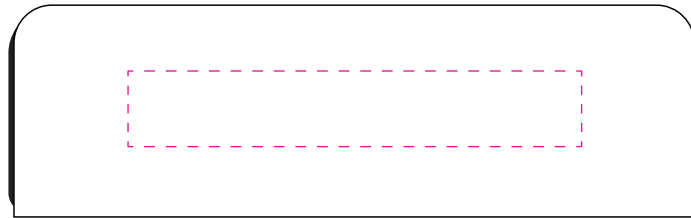

Approval Proof

Colours

Text

Product Colour

White (Black Trim)

Lunar Mini Power Bank
90mm x 21mm x 30mm
Branding Method: Pad Printed

Logo Size

Terms & Conditions